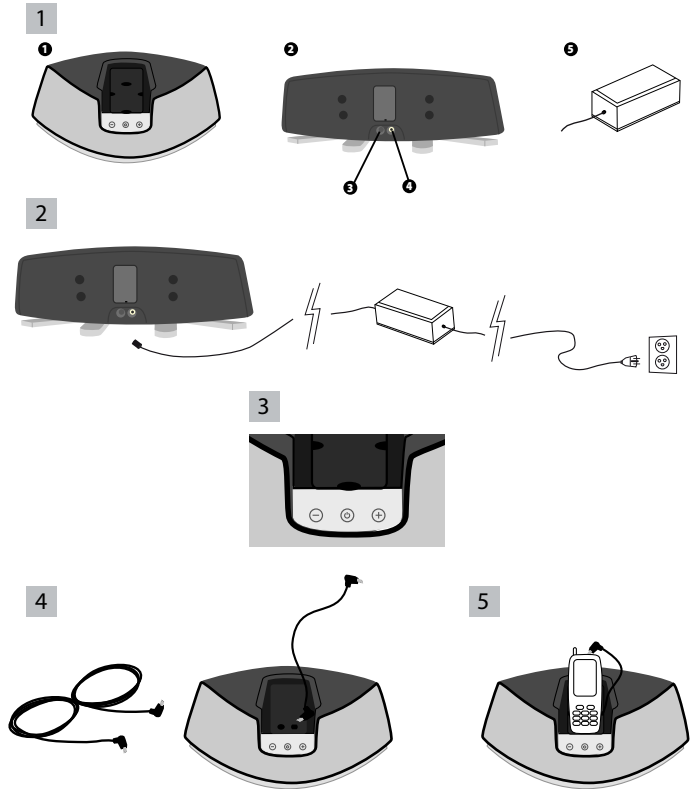

Making the connection

In fact, the Jabra S5010 has everything to become a superstar! Here's why. The Jabra S5010 is not only a hi-fi stereo speaker that delivers superb sound quality. It is designed to connect to most of the mobile music phones, music players, laptops and PCs, regardless of the brand.*The Jabra S5010 is quite literally the 'one for all' hi-fi speaker.

* some devices might need an additional adapter

- ▶ ❶ Stereo speaker - Front
- ▶ ❷ Stereo speaker - Back
- ▶ ❸ Power input plug
- ▶ ❹ Auxiliary 3.5 mm input plug
- ▶ ❺ Power supply

- ▶ Connector cables
 - Enhanced mini-USB headphone jack plug
 - 2.5 mm headphone jack plug
 - 3.5 mm headphone jack plug