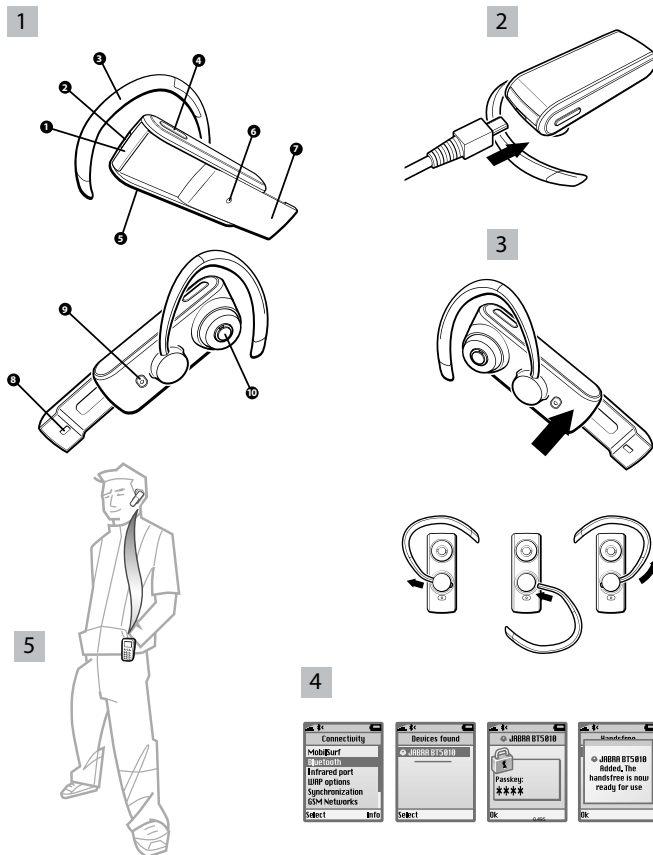

Jabra BT 5010

Sliding boom arm to answer and end calls

Sliding boom arm for optimal voice pick-up

Visual and vibrating alert

Features and Specifications

- Wind-noise reduction technology
- Up to 10 hours talk time and up to 300 hours standby
- Vibrating and visual alert
- Rechargeable battery with charging option from AC power supply or PC via USB cable
- Multi-coloured LED for status on Bluetooth, battery, incoming call and charging
- Weighs 20 grams
- Operating range up to 10 metres
- Answer/end call, voice dialing*, last number redial*, reject a call*, put a call on hold*, and mute a call
- Bluetooth 2.0 supporting headset and hands-free profiles

Straight talk

With the new Jabra BT5010 Bluetooth headset, being heard is not a problem. Wind noise is reduced to a minimum so your voice comes storming through – thanks to the improved voice pick-up and a specially designed sliding boom arm. It also allows you to answer and end calls. Altogether it means you can keep working effectively and undisturbed.

- 1. Answer/end button
- 2. Charge connector
- 3. Earhook
- 4. Volume up (default)
- 5. Volume down (default)
- 6. Light indicator (LED)

- 7. Sliding boom arm
- 8. Microphone
- 9. On/off/pairing button
- 10. Speaker