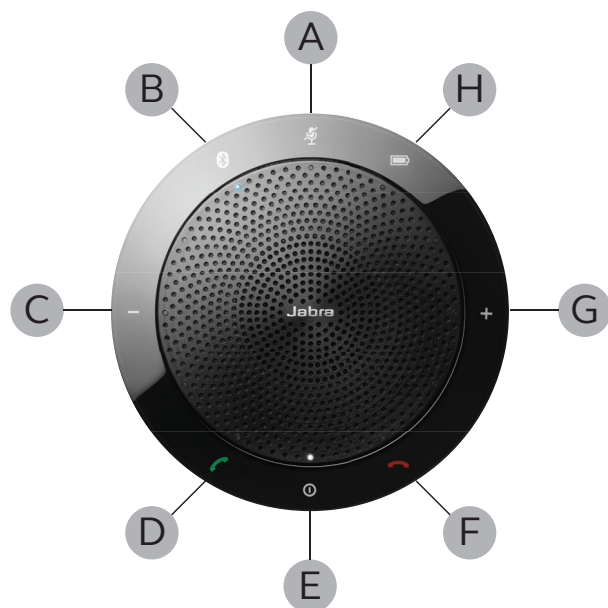

Office or personal device?
Choose the Jabra Speak that best matches your needs.

Jabra Speak 510
Bluetooth and usb speakerphone

Your personal device to call and multitask on your terms – at the office, at home, or on the go. Works with PCs and any Bluetooth enabled device.

- A Mute
- B Bluetooth
- C Decrease volume
- D Answer call
- E Turn on/off
- F End call
- G Increase volume
- H Battery status

	Features	Benefits	JABRA SPEAK 510
Connectivity	USB cable	Plug-and-play connectivity to PC Softphone/UC systems	■
	Bluetooth® Class 1 Mobile phones Tablets	Easy Bluetooth® connection to tablets, mobile phones and headsets enabling enhanced mobility. Up to 100 meter range for Class 1 supported devices	■
	Full compatibility with UC systems & VoIP clients	Seamless integration and call control with leading UC systems/PC softphones, such as Microsoft Lync, IBM Sametime, Cisco, Avaya and Skype	■
Audio	Built-in omni-directional microphone	360-degree coverage enabling hands-free collaboration & allowing attendees to hear and be heard from all angles	■
	Digital Signal Processing (DSP) technology	Crystal clear sound without echoes or distorted sounds even at max volume level	■
	Wideband Audio/HD Voice	High quality audio for best possible sound	■
	Bluetooth A2DP	Multimedia streaming	■
Ease of use	Rechargeable battery	Up to 15 hours talk time	■
	LED indicators	Intuitive user interface	■
	Built-in 3.5 mm headset port	Plug any headset to allow private conversations in open environments	■
Accessories	Headset cable	Connect your corded “Quick Disconnect” headset to Jabra Speak	■
	AC adaptor	Recharge your Jabra Speak without a PC	■