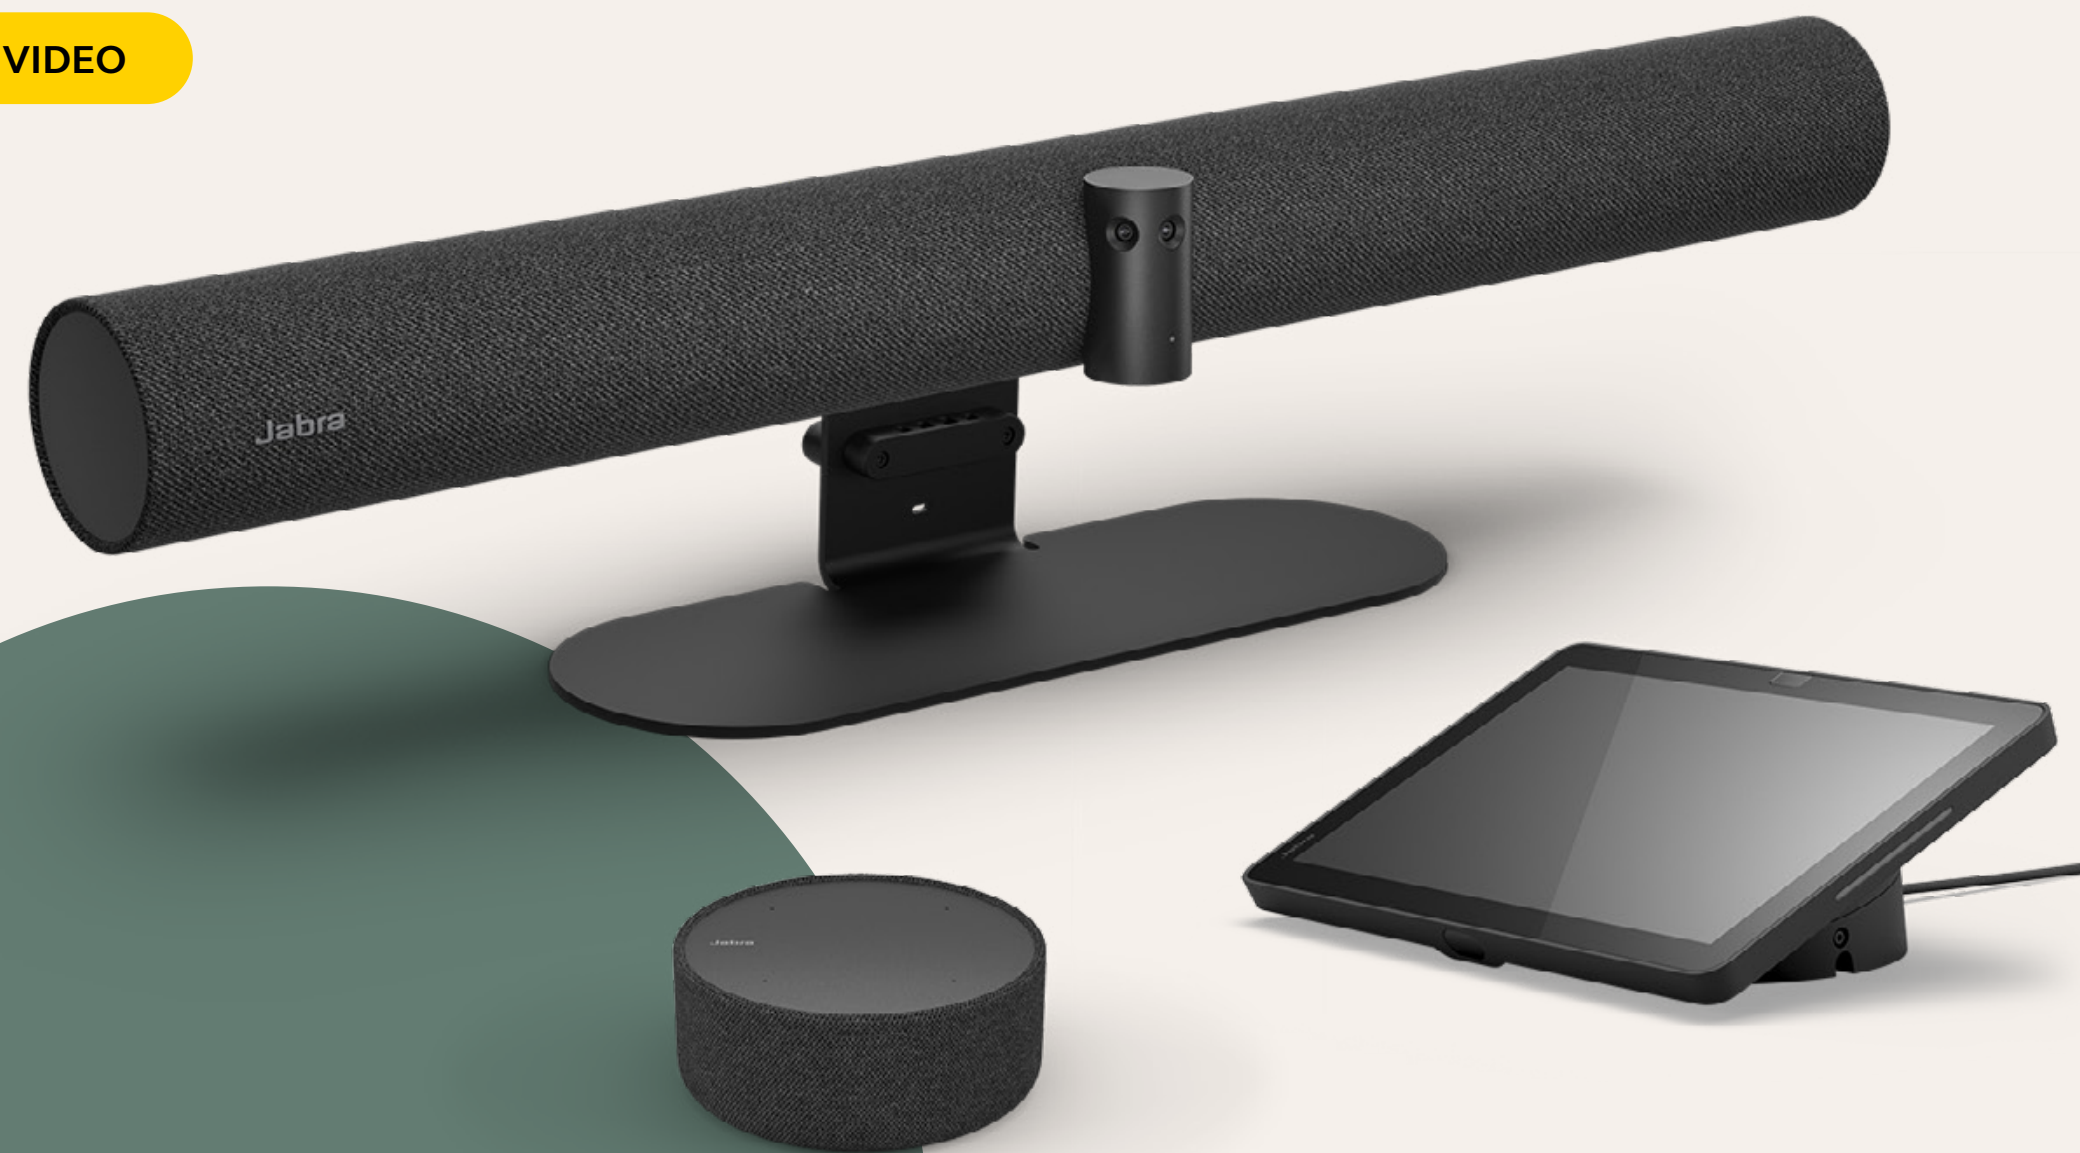

👤 Up to 12 people

PanaCast 55 VBS

Built on
Microsoft Device Ecosystem Platform

All-in-one video conferencing solution with optional expansion audio

WATCH VIDEO

- **Fast setup** with plug-and-play installation and in-box provisioning.
- **180° panoramic 4K video** keeps everyone clearly in frame.
- **Include every voice** with eight beamforming microphones and four speakers.
- **Add the PanaCast SpeakerMic** and additional cameras for crystal-clear coverage in larger, more complex rooms.
- **Add one, three or five cameras** to capture more angles.
- **AI-powered video** features keep remote participants engaged and connected.
- **Easy remote management** through Jabra Plus.
- **Works seamlessly with** Microsoft Teams and Zoom. **Compatible with** Jabra Plus, Teams Pro Management Portal (PMP), and Zoom Device Management
- **Enterprise-grade security** built on MDEP.