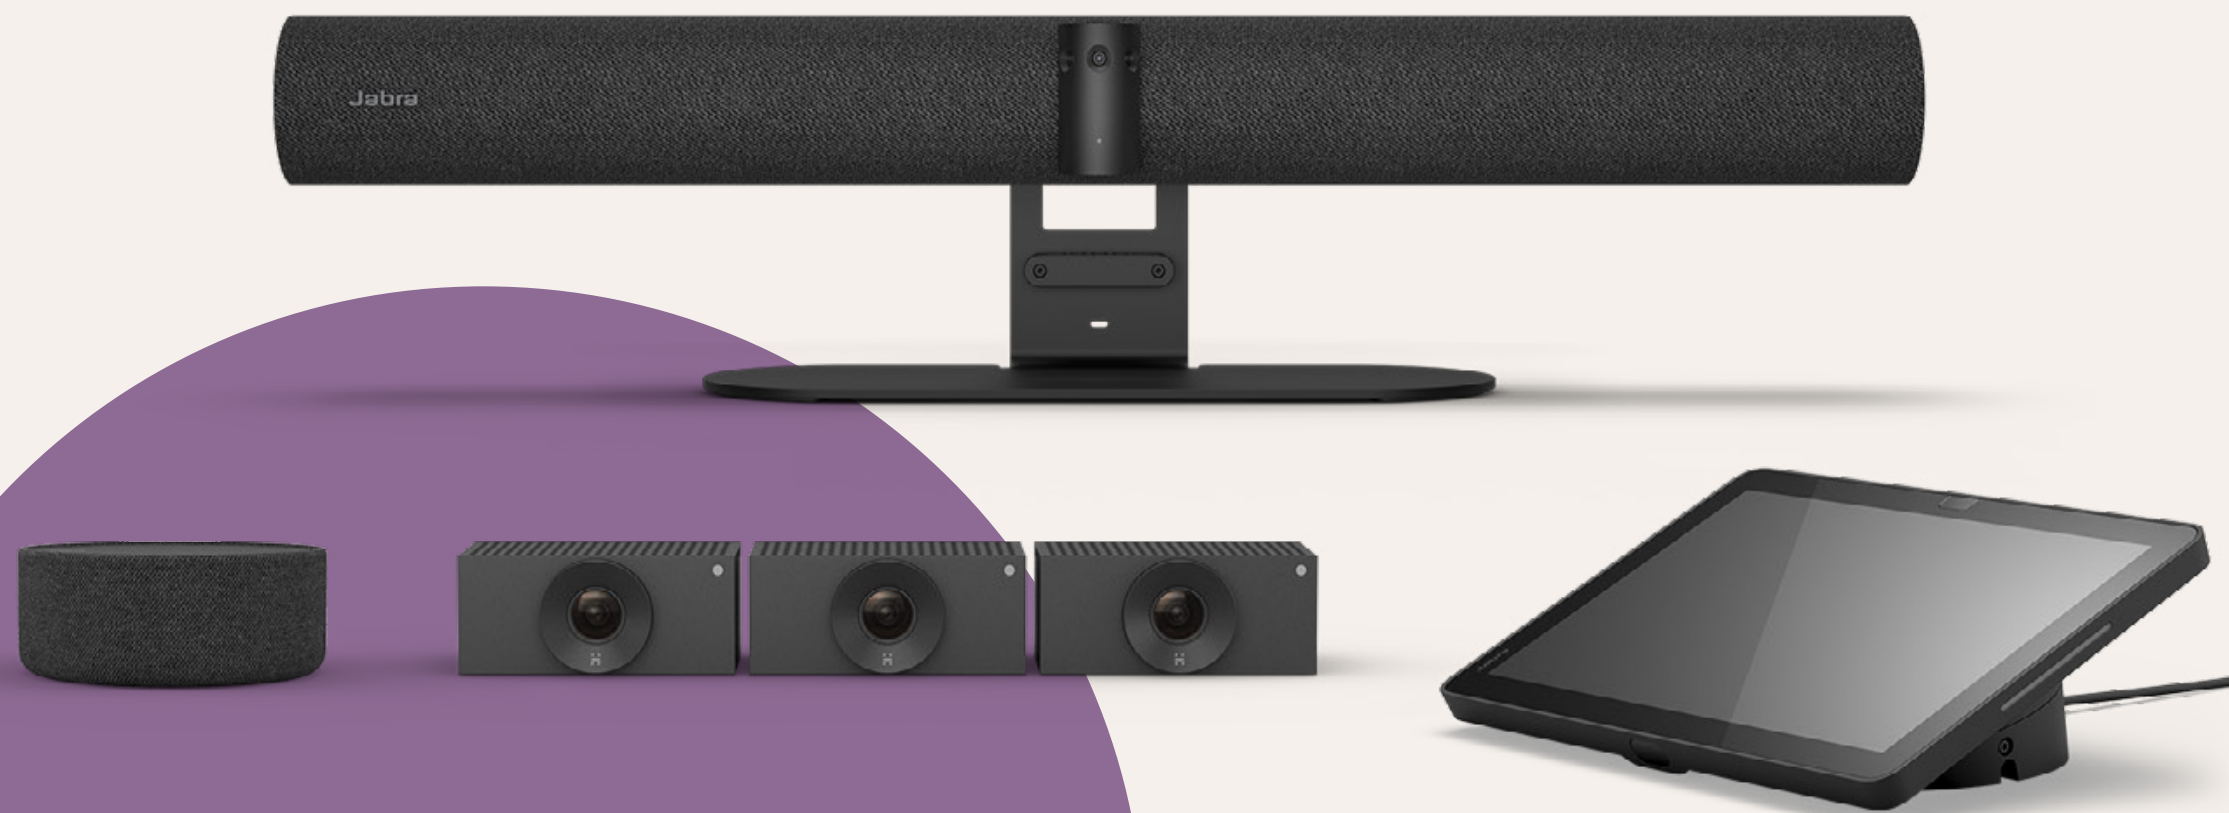

11x4.5m | 36x11ft

Up to 22 people

PanaCast Room Kit Multi

Built on
Microsoft Device Ecosystem Platform

Plug-and-play all-in-one video conferencing solution with multiple cameras and expansion audio.

WATCH VIDEO

+ FAST, SCALABLE DEPLOYMENT

- **Reduce time and expense deploying large rooms:** Plug-and-play set up with no configuration or programming required.
- **In-box provisioning:** Configure PanaCast 55 VBS without removing from the box for faster rollouts.
- **Flexible deployment:** PanaCast 55 VBS can be used with wall mount (included in box), VESA mount, table stand, or tripod. PanaCast SpeakerMic has multiple mounting options.