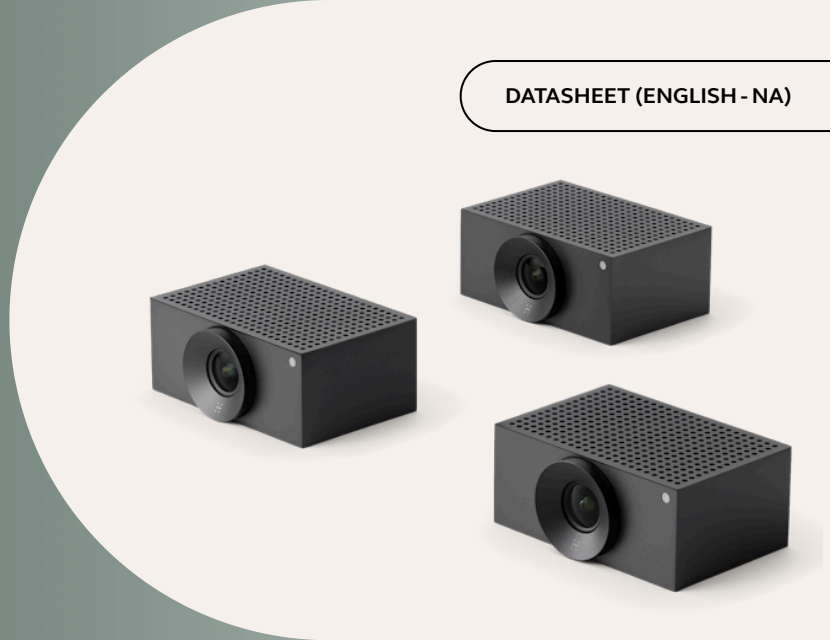

CAM CREW

AI-driven multi-camera system

> For large rooms

TECHNICAL SPECIFICATIONS

General info	Box contents	Huddly Crew (3 cameras) • 4 x Regional Power Cables • AC/DC Power Adapter with Regional power plugs • 1 x USB-A-C cable 0.6m • 1 x USB-C-C cable 0.6m • USB Adapter • 4 x ethernet cable 3m • 3 x Crew Wall Mount • Ethernet switch • wall mount
	Main unit dimensions (WxHxD)	90 x 53 x 122 mm 3.5 x 2 x 4.8 in
	Main unit weight (base unit)	0.6 kg 1.3 lbs
	Warranty	3 years
	Onboard AI	Yes
	LED features and functions	Power indicator
	Certifications and compliance	Microsoft Teams Rooms, Zoom Rooms
Video	Type of camera	Fixed-focus digital PTZ
	Camera resolution	Up to 1920 x 1080
	Zoom	Up to 5x digital zoom
	Field of view	Horizontal: 92°, Vertical: 65°
Connectivity	Interfaces	Ethernet (RJ45), USB C via USB Adapter, SuperSpeed USB 3
Software & Apps	Compatible software and/or apps	Microsoft Teams; Zoom Rooms; Huddly Connect App
	Integrated People Count	Yes

PRODUCT TYPE	SKU	DESCRIPTION
--------------	-----	-------------

Products	9000-102	Cam Crew
----------	----------	----------

Cam Crew Datasheet 17022026

Download the latest version of this document at:
jabra.com/supportpages/cam-crew#/TECH