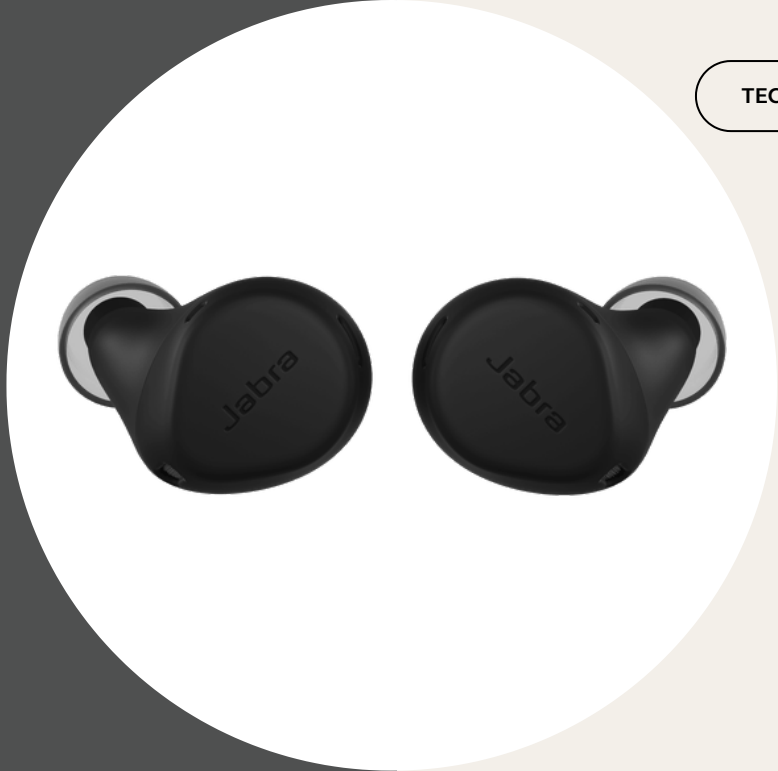

ELITE 7 SPORT

Ultra-compact design and active fit, built to withstand even the toughest workouts.

- > Ultimate workout fit with Jabra ShakeGrip™
- > Rich, powerful, personalized sound
- > Up to 8 hours of battery, 30 with the case
- > IP57-rated sweatproof protection
- > Adjustable Active Noise Cancellation (ANC) and HearThrough

General info	Box contents	Earbuds, 3 sets of EarGels™, user documents, charging case, USB-C to USB-A cable, warranty and warning leaflet
	Packaging dimensions - e-commerce box (WxHxD)	40mm x 130mm x 110.5mm 1.57in x 5.12in x 4.35in
	Main unit dimensions (WxHxD)	19.5mm x 16.3mm x 18mm 0.768in x 0.642in x 0.709in
	Charging case dimensions (WxHxD)	40.3mm x 25.3mm x 69.6mm 1.587in x 0.996in x 2.74in
	Materials used	Au-plated metal, Mica paint, PC & PC/ABS plastic, Si rubber
	Earbud weight (each earbud)	5.5g 0.2oz
	Weight (charging case)	44g 1.6oz
	USB cable length	30cm 0.3m 11.81inch 0.98ft
	IP rating	IP57
	Warranty	2-year warranty (Against failure from dust and water with Jabra Sound+ app registration)
	LED features and functions	Battery status, Bluetooth pairing, Incoming call
	Certifications and compliance	MFi, Qi, FCC, ISED, CE, RoHS, REACH, Proposition 65
	Audio	Active Noise Cancellation (ANC)
HearThrough		Yes
Noise isolating fit		Yes
In-ear pressure relief		Yes
Noise reduction on calls		Yes
Wind noise reduction		Yes
Speaker size		6mm 0.2in
Speaker bandwidth (music mode)		20Hz - 20000Hz
Speaker bandwidth (speak mode)		80Hz - 8000Hz
Audio codecs supported		AAC, SBC
Microphone type		MEMS
Number of microphones		6
User hearing protection		PeakStop™
Microphone bandwidth	80Hz - 8000Hz	
Software & Apps	Compatible software and/or apps	Jabra Sound+
	Sound+ features	MyControls, MyFit, MySound
	Alexa Built-in	Yes
	Voice assistant enabled	Amazon Alexa, Siri®, Google Assistant™ (Android only)
Fit & Comfort	ShakeGrip™	Liquid silicone rubber
	Form factor	In-ear true wireless earbuds