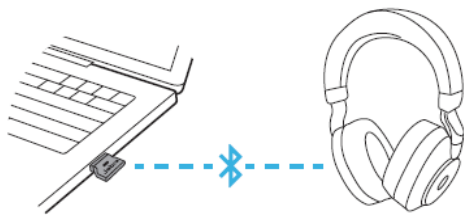

Jabra Evolve2 75 - USB-A MS Teams - Black

How do I connect my Jabra Evolve2 wireless headset to my computer?

To connect your Jabra Evolve2 headset with your computer, plug the supplied Jabra Link 380 into a USB port on the computer. The Jabra Evolve2 headset and the Jabra Link 380 are pre-paired and ready to use out of the box. The Bluetooth range is up to 30 meters or 100 feet.

You may need to select the Jabra Link 380 as the output and input device in the sound settings of your computer.

Note

Images are for guidance purposes only. The displayed image may differ slightly from your device, however the content is still relevant and accurate.