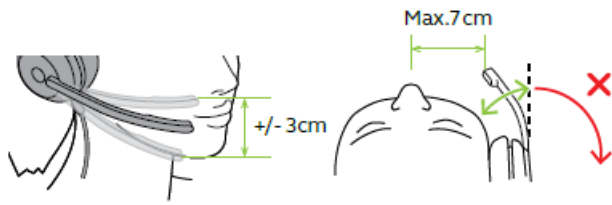

Jabra Evolve2 30 - USB-A UC mono

How do I get the best fit with my Jabra headset?

To get the best fit, adjust the headband so that it fits your head comfortably.

If you are using a mono variant, you can wear the headset on the ear that feels most comfortable to you by rotating the boom arm to the other side.

When using the microphone, position it close to your mouth.

Note

The microphone boom arm is designed and intended to be bent inwards towards your mouth. Bending the boom arm outwards could cause damage to the headset.