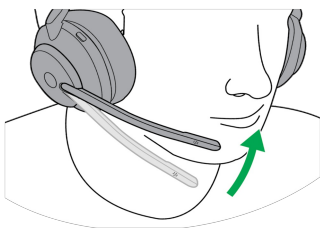

Jabra Evolve2 30 - USB-A UC mono

How do I get the best fit with my Jabra headset?

To get the best fit, adjust the headband so that it fits your head comfortably.

If you are using a mono variant, you can wear the headset on the ear that feels most comfortable to you by rotating the boom arm to the other side.

When using the microphone, position it close to your mouth.

Note

The microphone boom arm is designed and intended to be bent inwards towards your mouth. Bending the boom arm outwards could cause damage to the headset.