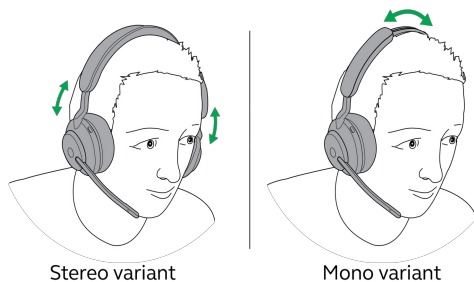

Jabra Evolve2 30 - USB-A UC mono

How do I get the best fit with my Jabra headset?

To get the best fit, adjust the headband so that it fits your head comfortably.

If you are using a mono variant, you can wear the headset on the ear that feels most comfortable to you by rotating the boom arm to the other side.

When using the microphone, position it close to your mouth.

Note

The microphone boom arm is designed and intended to be bent inwards towards your mouth. Bending the boom arm outwards could cause damage to the headset.