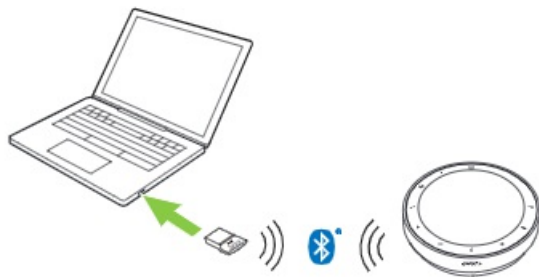

Jabra Speak2 75 - MS Teams - Link 380c, Dark Grey

How do I connect the Jabra Speak2 75 to my computer using the Bluetooth adapter?

Plug the Jabra Link Bluetooth adapter into a USB port on your computer. The speakerphone and the Jabra Link Bluetooth adapter are pre-paired and ready to use out of the box. The Bluetooth range is up to 30m/98ft.

Note

Ensure that the Jabra Link Bluetooth adapter is set as the default output and input device in the sound settings of your computer, and in the audio settings of your video conferencing tool.