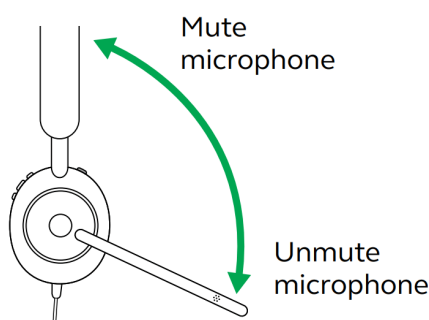

Jabra Evolve2 50 - USB-C/A, UC Mono (without Bluetooth)

How does the microphone boom arm work?

You can use the microphone boom arm for the following voice control functions.

Mute/unmute microphone

To mute the microphone, move the microphone boom arm up. To unmute the microphone, move the microphone boom arm down.

Answer incoming call

To answer an incoming call, move the microphone boom arm down.