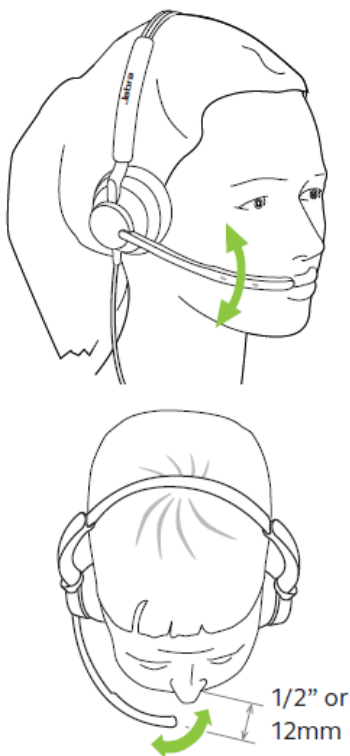

Jabra Evolve2 50 - USB-C/A, UC Stereo (without Bluetooth)

How do I position the microphone for optimal call quality?

For optimal call quality, position the microphone close to your mouth (approximately 1/2" or 12mm from your mouth).

Note

The displayed image is intended for guidance only.