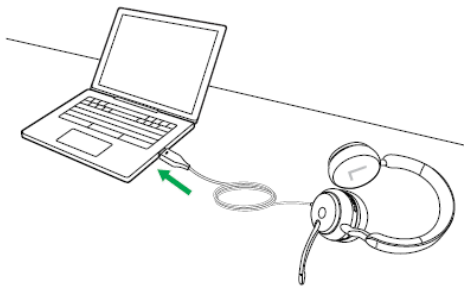

Jabra Evolve2 30 SE USB-C, UC Stereo

How do I connect my Jabra Evolve2 corded headset to my computer?

To connect your Jabra Evolve2 headset to your computer, plug the headset into either a USB-A or USB-C port on the computer, depending on the USB variant of the headset.