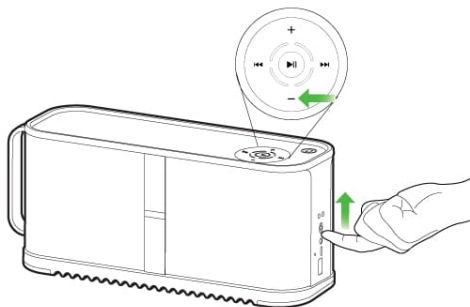

## How do I switch between male and female voice guidance on my Jabra Solemate Max?

Follow these steps:

1. Turn off your Jabra Solemate Max.
2. Press and hold the **Skip forward** button or the **Skip backward** button while you turn on your Jabra Solemate Max.