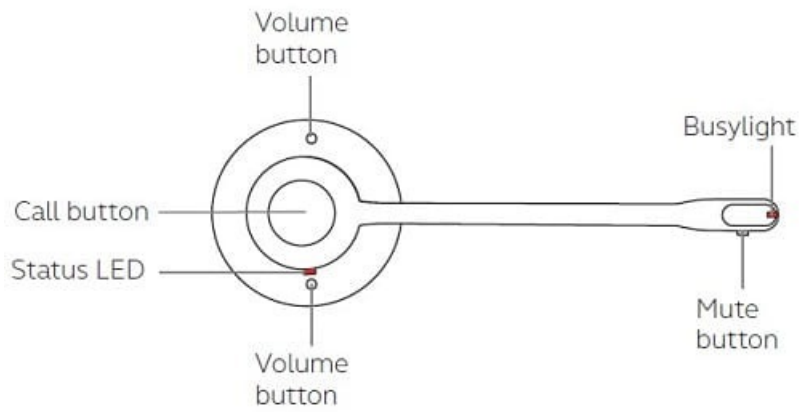

Jabra Engage 55 - USB-C MS Stereo with Charging Stand

What do the buttons and LEDs on the Jabra Engage headset mean?

See the following diagrams for a description of the buttons and LEDs on the Jabra Engage headset.

The explanation is in English. For translated versions check the available languages of the user manual in the *Documents* section.

Convertible headset

Mono and stereo headset

Headset LED status

- Busylight
- ☀ Incoming call
- ☀ Headset powering on
- ☀ Headset powering off
- Headset fully charged
- ☀ Headset charging
- ☀ Firmware updating
- ☀ DECT pairing
- DECT connected