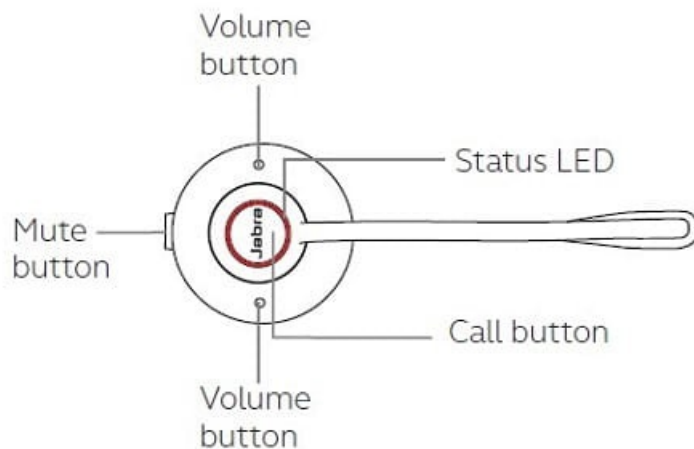

Jabra Engage 55 - USB-C MS Stereo with Charging Stand

What do the buttons and LEDs on the Jabra Engage headset mean?

See the following diagrams for a description of the buttons and LEDs on the Jabra Engage headset.

The explanation is in English. For translated versions check the available languages of the user manual in the *Documents* section.

Convertible headset

Mono and stereo headset

Headset LED status

- Busylight
- ☀ Incoming call
- ☀ Headset powering on
- ☀ Headset powering off
- Headset fully charged
- ☀ Headset charging
- ☀ Firmware updating
- ☀ DECT pairing
- DECT connected