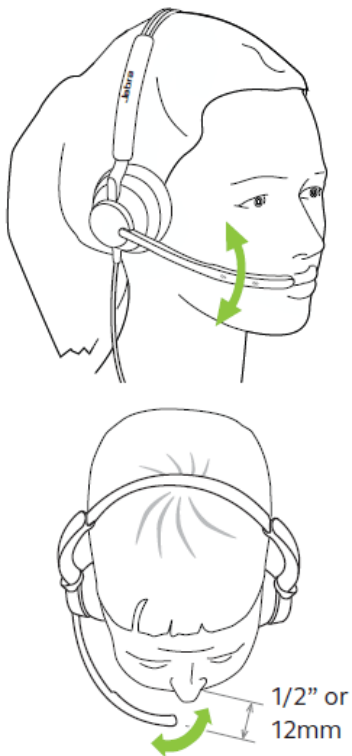

Jabra Evolve 20 - USB-C/A, MS Stereo

How do I position the microphone for optimal call quality?

For optimal call quality, position the microphone close to your mouth (approximately 1/2" or 12mm from your mouth).

Note

The displayed image is intended for guidance only.