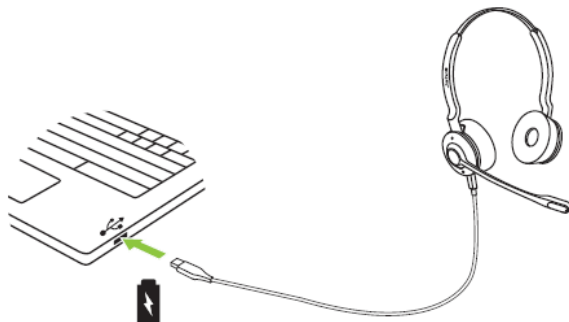

Jabra Engage 55 - USB-C UC Stereo with Charging Stand

How do I charge my Jabra Engage 55?

When the Jabra Engage 55 is fully charged, the stereo and mono variants provide up to 13 hours of talk time, and the convertible variant provides up to 8 hours. There are two ways to charge the headset.

USB cable

Connect the headset to a power supply using the supplied USB cable. The status LED on the headset will flash yellow to indicate the headset is charging. It takes between 2.5 and 5 hours to fully charge the headset.