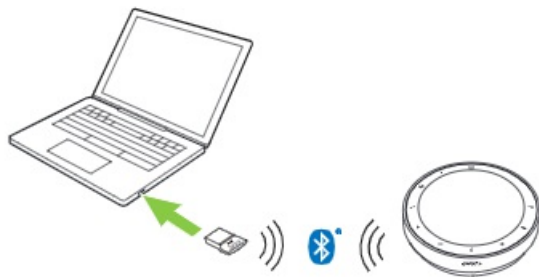

## How do I connect the Jabra Speak2 75 to my computer using the Bluetooth adapter?

Plug the Jabra Link Bluetooth adapter into a USB port on your computer. The speakerphone and the Jabra Link Bluetooth adapter are pre-paired and ready to use out of the box. The Bluetooth range is up to 30m/98ft.

### Note

Ensure that the Jabra Link Bluetooth adapter is set as the default output and input device in the sound settings of your computer, and in the audio settings of your video conferencing tool.