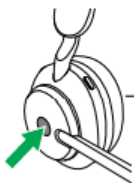

Put current call on
hold and answer
incoming call

Hold (2 secs) the
Multi-function
button*

Switch between held
call and active call

Hold (2 secs) the
Multi-function
button*

Reject incoming call,
when on a call