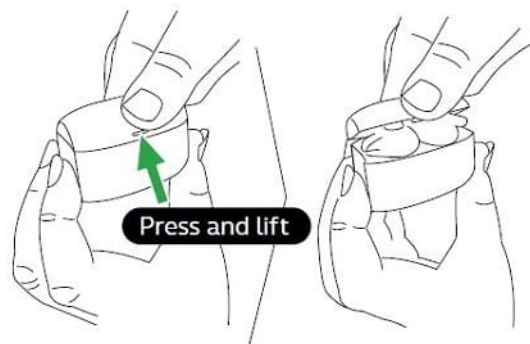

Jabra Elite Active 65t - Copper Blue

How do I open the charging case of my Jabra device?

Firmly hold the charging case, and press the small tab on the lid while opening the lid.

Produits applicables

**Jabra Elite 65t -
Titanium Black**