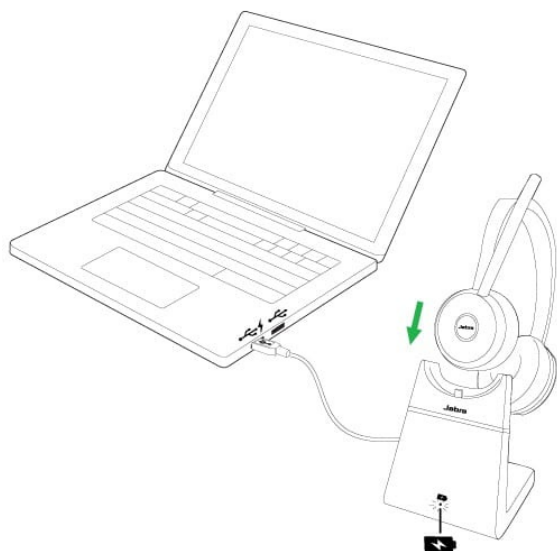

Note

It takes approximately 3 hours to fully charge the battery. You can still use the headset while the battery is charging.

When the battery is fully charged, it has up to 7.5 hours of talk time and up to 12 hours of music time.