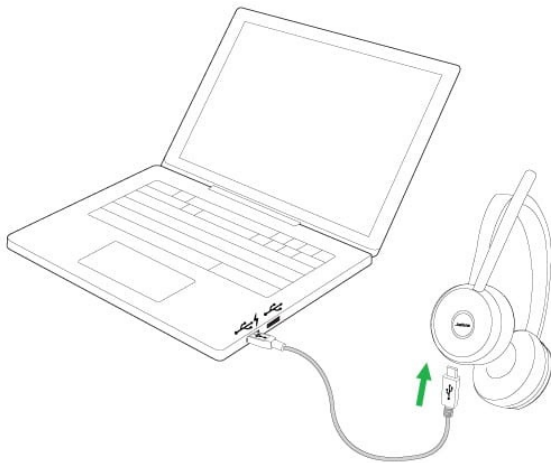

## How do I charge my Jabra Evolve 65?

There are two ways to charge your headset.

### **Use the USB charging cable**

Plug the supplied USB charging cable into a USB port on your computer, docking station, or wall charger.