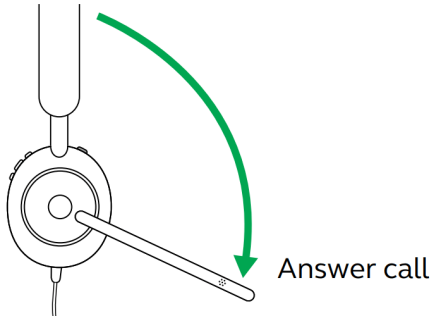

For more information, visit [Jabra Direct](#).

Page 1 of 5