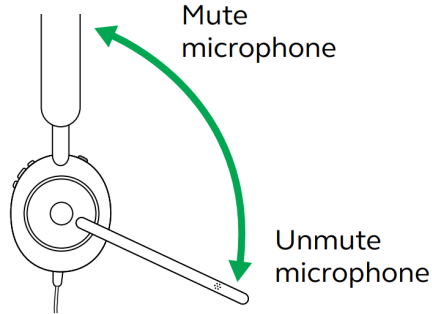

Jabra Evo1ve2 50 - USB-C MS Mono

How do I mute/unmute the microphone?

The microphone is muted when the mute button is pressed.

To mute/unmute the microphone, press the mute button. The microphone is muted when the mute button is lit. The microphone is unmuted when the mute button is not lit.