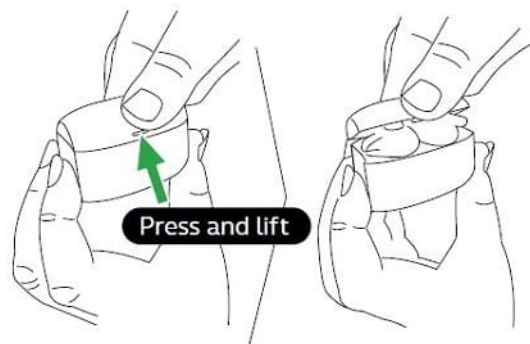

Jabra Evolve 65t MS

How do I open the charging case of my Jabra device?

Firmly hold the charging case, and press the small tab on the lid while opening the lid.

Produtos aplicáveis

Jabra Evolve 65t MS

Jabra Evolve 65t UC