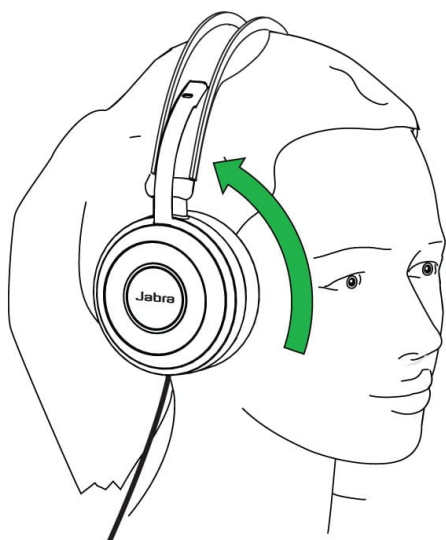

Jabra Evolve 80 MS Stereo

How does the microphone boom arm work?

The microphone is muted when the boom arm is rotated up and unmuted when the boom arm is rotated down.

Applicable products

Jabra Evolve 80 MS
Stereo

Jabra Evolve 80 MS
Stereo USB-C

Jabra Evolve 80 UC
Stereo

Jabra Evolve 80 UC
Stereo USB-C