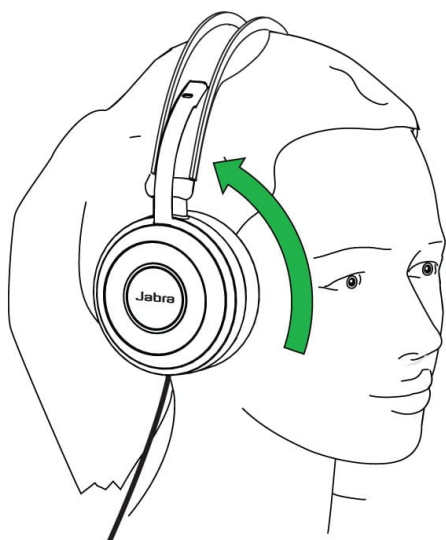

Jabra Evolve 80 UC Stereo

How does the microphone boom arm work?

The microphone is muted when the boom arm is rotated up and unmuted when the boom arm is rotated down.

Applicable products

Jabra Evolve 80 MS
Stereo

Jabra Evolve 80 MS
Stereo USB-C

Jabra Evolve 80 UC
Stereo

Jabra Evolve 80 UC
Stereo USB-C