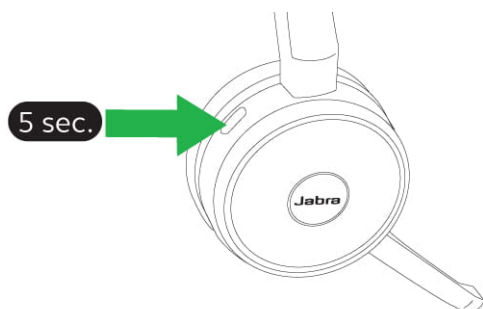

Jabra Evolve 75+ UC Stereo

How do I manually turn off/on voice guidance on my Jabra Evolve 75?

To manually turn off/on voice guidance on your Jabra Evolve 75, press and hold (5 seconds) the **Mute** button.