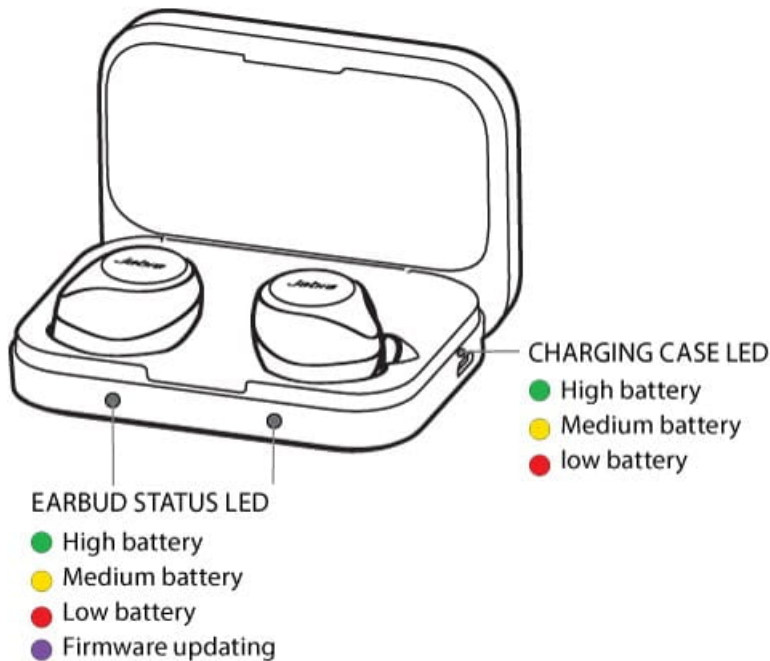

Jabra Elite Sport (Upgrade)

What do the LEDs on my Jabra Elite Sport mean?

Here is an explanation of the LED colors and behaviors.

Note:

The following diagram is in English. For translated versions check the available languages of the user manual in the **Product documents** section.

Earbuds

Charging case

Charging case LED – flashing red after a firmware update

The charging case was not updated correctly. We recommend you

connect the charging case to a power supply. Then remove the earbuds from the case, replace them in the case, and close the lid. This will complete the firmware update.