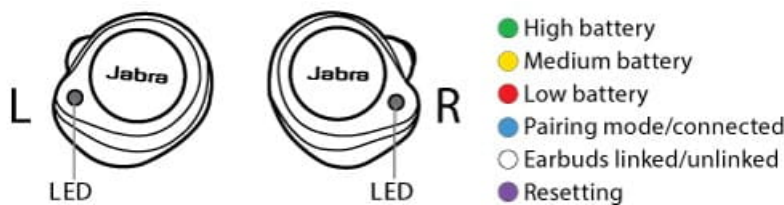

Jabra Elite Sport (Upgrade)

What do the LEDs on my Jabra Elite Sport mean?

Here is an explanation of the LED colors and behaviors.

Note:

The following diagram is in English. For translated versions check the available languages of the user manual in the **Product documents** section.

Earbuds

Charging case

Charging case LED – flashing red after a firmware update

The charging case was not updated correctly. We recommend you

connect the charging case to a power supply. Then remove the earbuds from the case, replace them in the case, and close the lid. This will complete the firmware update.