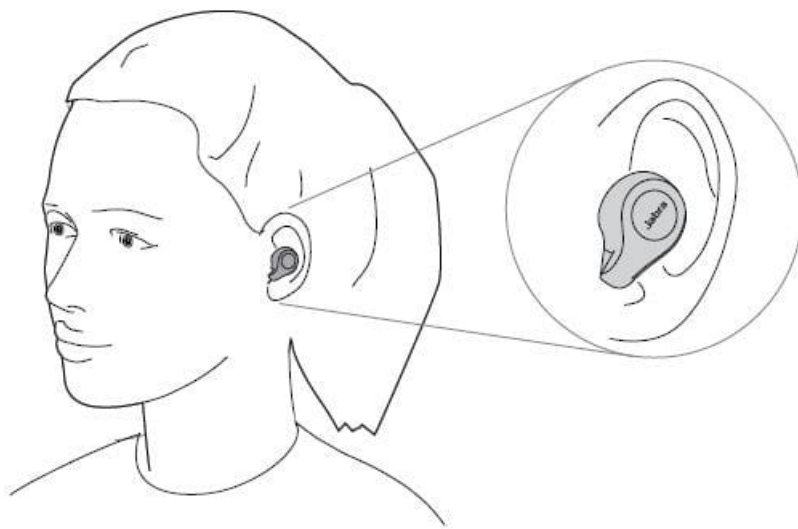

### How do I get the best fit with my Jabra true wireless earbuds?

Insert the earbud into your ear and rotate to fit comfortably.

Ensure the microphone is pointing towards your mouth.

For the optimal audio experience and fit, we recommend that you try each of the different EarGel sizes. The fit should feel tight and secure in your ear. The medium EarGel is pre-mounted on the earbuds. Ensure the EarGel is firmly attached.

**Note:**

Images are for guidance purposes only. The displayed image may differ slightly from your device, however the content is still relevant and accurate.