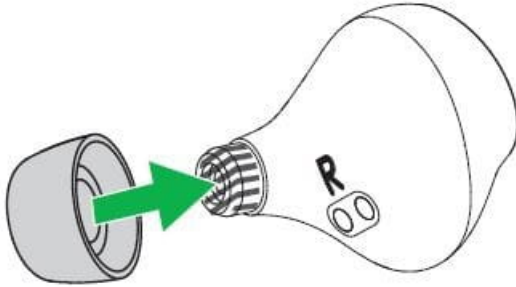

### How do I get the best fit with my Jabra true wireless earbuds?

Insert the earbud into your ear and rotate to fit comfortably.

Ensure the microphone is pointing towards your mouth.

For the optimal audio experience and fit, we recommend that you try each of the different EarGel sizes. The fit should feel tight and secure in your ear. The medium EarGel is pre-mounted on the earbuds. Ensure the EarGel is firmly attached.

**Note:**

Images are for guidance purposes only. The displayed image may differ slightly from your device, however the content is still relevant and accurate.