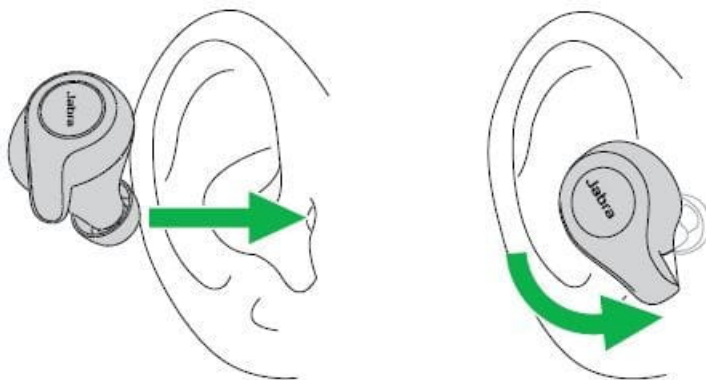

## Jabra Elite 65t - Titanium Black

### How do I get the best fit with my Jabra true wireless earbuds?

Insert the earbud into your ear and rotate to fit comfortably.

Ensure the microphone is pointing towards your mouth.

For the optimal audio experience and fit, we recommend that you try each of the different EarGel sizes. The fit should feel tight and secure in your ear. The medium EarGel is pre-mounted on the earbuds. Ensure the EarGel is firmly attached.

**Note:**

Images are for guidance purposes only. The displayed image may differ slightly from your device, however the content is still relevant and accurate.