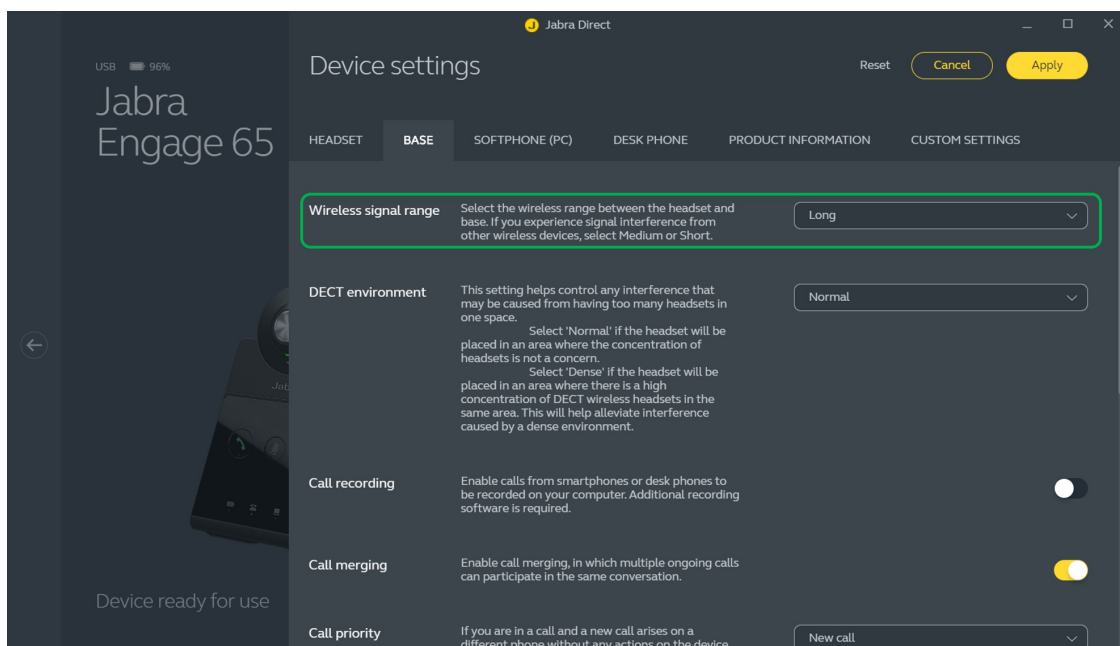

Jabra Engage 65 Convertible

How do I minimize potential wireless range issues related to DECT density using Jabra Direct?

Prerequisites

- [Jabra Direct - latest version](#)

To change the wireless range setting, follow these steps.

1. Dock the headset in the base.
2. In Jabra Direct, select your device.
3. Click **Device**.
4. In **Device settings** > **Base** > **Wireless signal range**, select your preferred setting.

The settings, **Medium** and **Short**, use lower radio frequency levels that will limit the range. This will minimize the potential for radio interference in environments with high DECT density.

5. Click **Apply**.