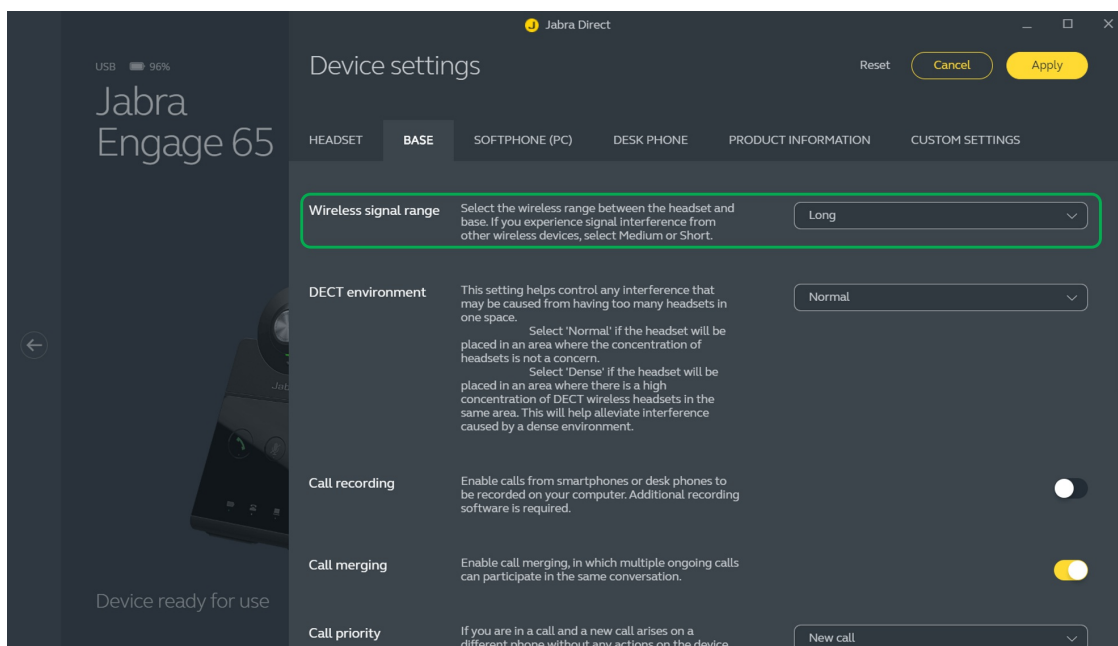

Jabra Engage 65 Stereo

How do I minimize potential wireless range issues related to DECT density using Jabra Direct?

Prerequisites

- [Jabra Direct - latest version](#)

To change the wireless range setting, follow these steps.

1. Dock the headset in the base.
2. In Jabra Direct, select your device.
3. Click **Device**.
4. In **Device settings** > **Base** > **Wireless signal range**, select your preferred setting.

The settings, **Medium** and **Short**, use lower radio frequency levels that will limit the range. This will minimize the potential for radio interference in environments with high DECT density.