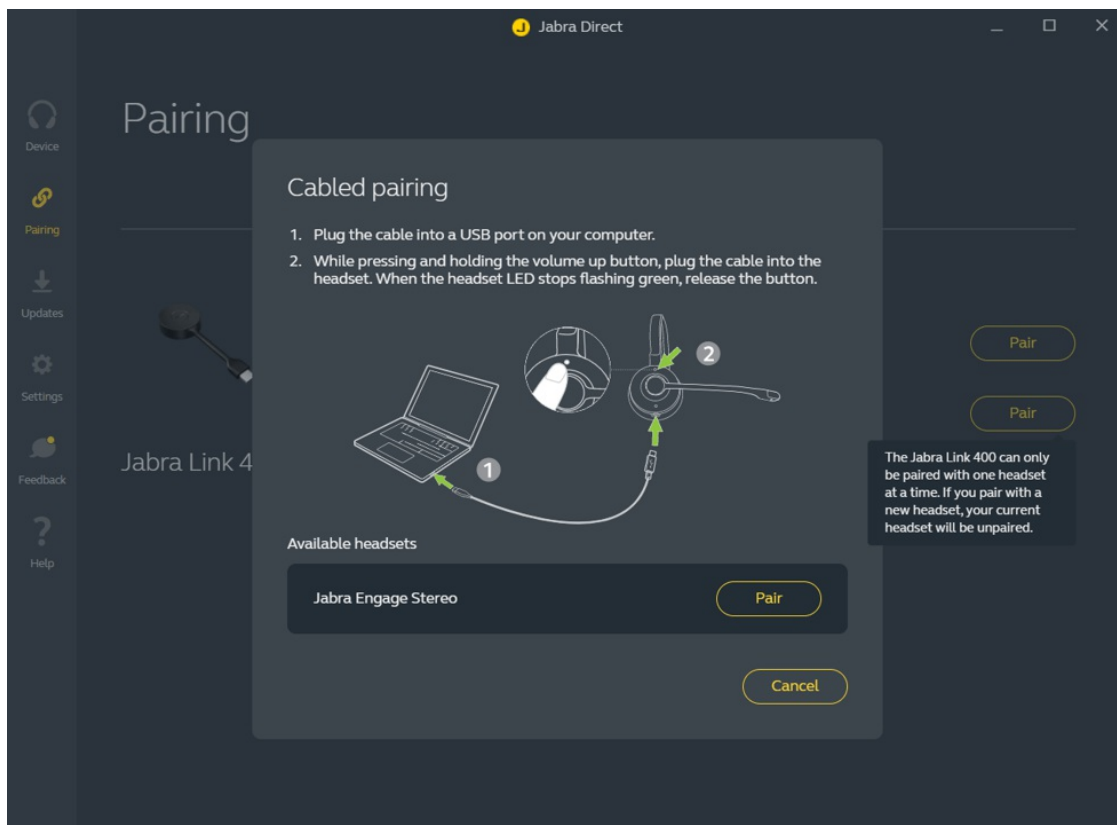

Jabra Engage 75 Mono

How do I manually pair a Jabra Engage headset with the Jabra Link 400?

If the Engage headset was purchased in a bundle with the Link 400 DECT adapter, they come already pre-paired.

To manually pair an Engage headset with the Link 400, use either wireless pairing or cabled pairing. If there are other headsets in the area, and there is a risk of accidentally pairing with another headset, we recommend using cabled pairing.

Wireless pairing

1. Plug the Link 400 into a USB port on the computer.
2. Turn off the headset (press and hold the **Call** button until the LED flashes red and the headset turns off).
3. Press and hold the **Call** button on the headset until the LED flashes blue.

4. Press and hold (1-2 seconds) the button on the Link 400 to pair it with the headset.

Cabled pairing

This process is done using Jabra Direct.

1. Plug the Link 400 into a USB port on the computer.
2. Go to Jabra Direct > Pairing > Cabled pairing, and click **Pair**.
3. Follow the onscreen instructions.
4. When your headset appears under **Available headsets**, click **Pair**.