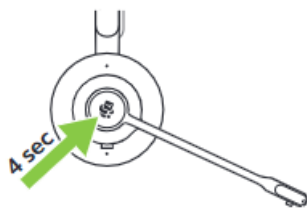

Jabra Engage 75 Mono

How do I manually pair a Jabra Engage headset with the Jabra Link 400?

If the Engage headset was purchased in a bundle with the Link 400 DECT adapter, they come already pre-paired.

To manually pair an Engage headset with the Link 400, use either wireless pairing or cabled pairing. If there are other headsets in the area, and there is a risk of accidentally pairing with another headset, we recommend using cabled pairing.

Wireless pairing

1. Plug the Link 400 into a USB port on the computer.
2. Turn off the headset (press and hold the **Call** button until the LED flashes red and the headset turns off).
3. Press and hold the **Call** button on the headset until the LED flashes blue.

4. Press and hold (1-2 seconds) the button on the Link 400 to pair it with the headset.