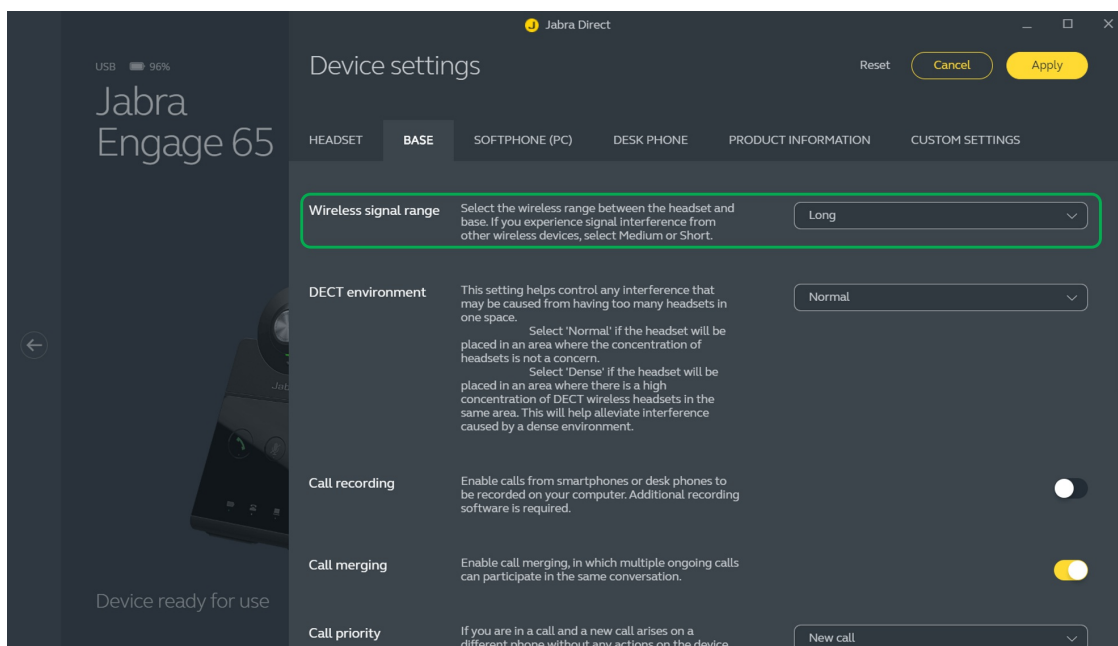

Jabra Engage 75 Stereo

How do I minimize potential wireless range issues related to DECT density using Jabra Direct?

Prerequisites

- [Jabra Direct - latest version](#)

To change the wireless range setting, follow these steps.

1. Dock the headset in the base.
2. In Jabra Direct, select your device.
3. Click **Device**.
4. In **Device settings** > **Base** > **Wireless signal range**, select your preferred setting.

The settings, **Medium** and **Short**, use lower radio frequency levels that will limit the range. This will minimize the potential for radio interference in environments with high DECT density.