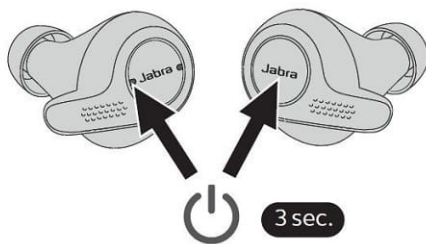

Jabra Evolve 65t MS

How do I turn off/on my true wireless earbuds?

There are several ways to turn your earbuds off.

- Place the earbuds in the charging case to turn them off. Remove them from the charging case to turn them on automatically.
- Turn the individual earbuds on or off by pressing and holding the **Multi-function** button on the right earbud, or the **Volume down** button on the left earbud, until the LED flashes green (on) or red (off).