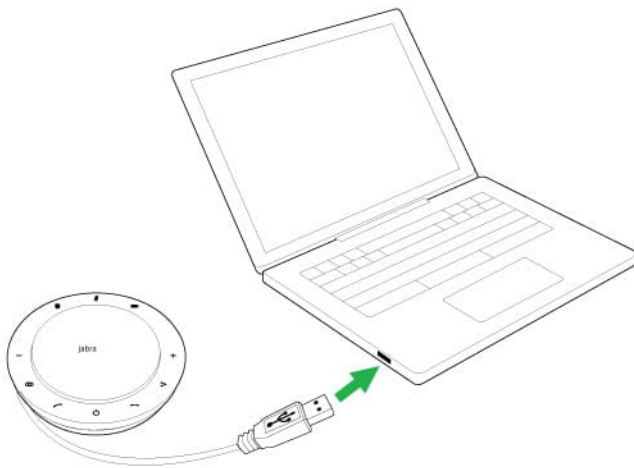

Jabra Speak 750 - MS Teams

How do I charge the Jabra Speak 750?

To charge the Jabra speakerphone, plug it into a USB power source such as a computer or USB wall charger using the attached USB cable. The battery takes approximately 3 hours to fully charge and gives up to 10 hours of talk time.

To view the current battery status, tap the **Battery status** button. The LEDs around the edge of the Jabra Speak 750 will light up to indicate the battery status.