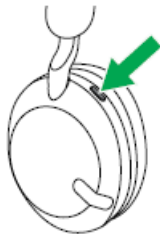

Jabra Evolve2 65 - USB-C MS Teams Mono with Charging Stand - Black

How do I access the voice assistant using my Jabra device?

To access the voice assistant on your smartphone using your Jabra device, press the **Voice** button on the right earcup when you are not on a call.