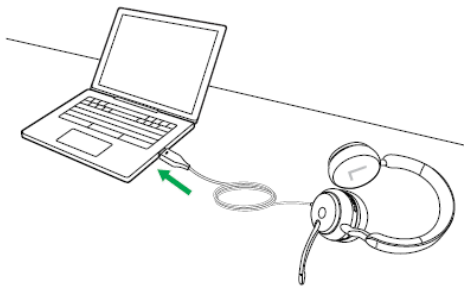

Jabra Evolve2 30 - USB-A UC mono

How do I connect my Jabra Evolve2 corded headset to my computer?

To connect your Jabra Evolve2 headset to your computer, plug the headset into either a USB-A or USB-C port on the computer, depending on the USB variant of the headset.