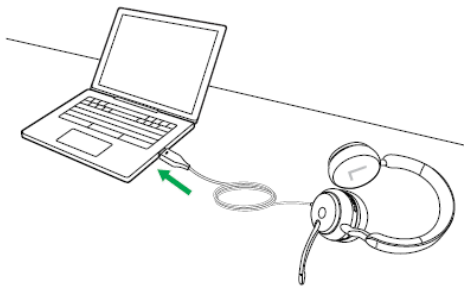

### How do I connect my Jabra Evolve2 corded headset to my computer?

To connect your Jabra Evolve2 headset to your computer, plug the headset into either a USB-A or USB-C port on the computer, depending on the USB variant of the headset.