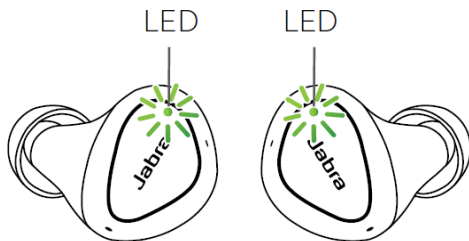

Jabra Elite 3 - Dark Grey

What do the LEDs on my Jabra Elite earbuds mean?

Here is an overview of the LED colors and behaviors.

Note

The following explanations are in English. For other languages, refer to the translated user manual in the Product documents section on the product support page.

EARBUD STATUS

- High battery/Power on
- ☀ Power off
- Medium battery
- Pairing
- Low battery
- Resetting/
Firmware updating

BATTERY STATUS WHEN DOCKING/UNDOCKING EARBUDS

- High battery
- Medium battery
- Low battery
- ☀ Critically low battery (earbuds not charging)