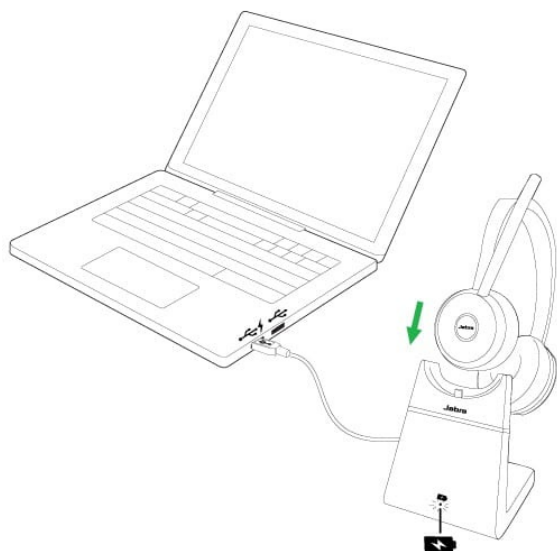

Jabra Evolve 65 MS Mono

How do I charge my Jabra Evolve 65?

There are two ways to charge your headset.

Use the USB charging cable

Plug the supplied USB charging cable into a USB port on your computer, docking station, or wall charger.

Use the charging stand (optional accessory)

Plug the headset into a powered USB port on your computer, docking station, or wall charger. Then dock the headset.

**Note**

It takes approximately 3 hours to fully charge the battery. You can still use the headset while the battery is charging.