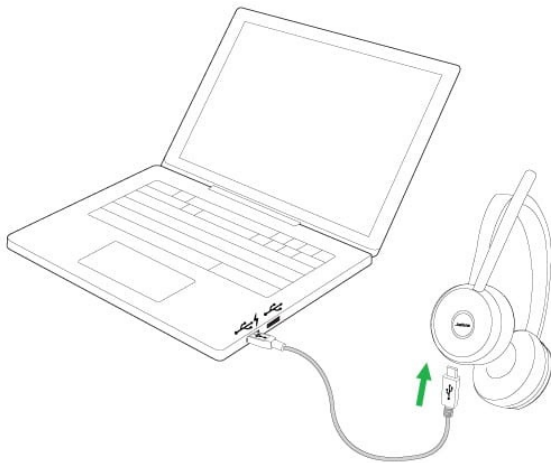

Jabra Evolve 65 MS Mono

How do I charge my Jabra Evolve 65?

There are two ways to charge your headset.

Use the USB charging cable

Plug the supplied USB charging cable into a USB port on your computer, docking station, or wall charger.

Use the charging stand (optional accessory)

Plug the headset into a powered USB port on your computer, docking station, or wall charger. Then dock the headset.

**Note**

It takes approximately 3 hours to fully charge the battery. You can still use the headset while the battery is charging.