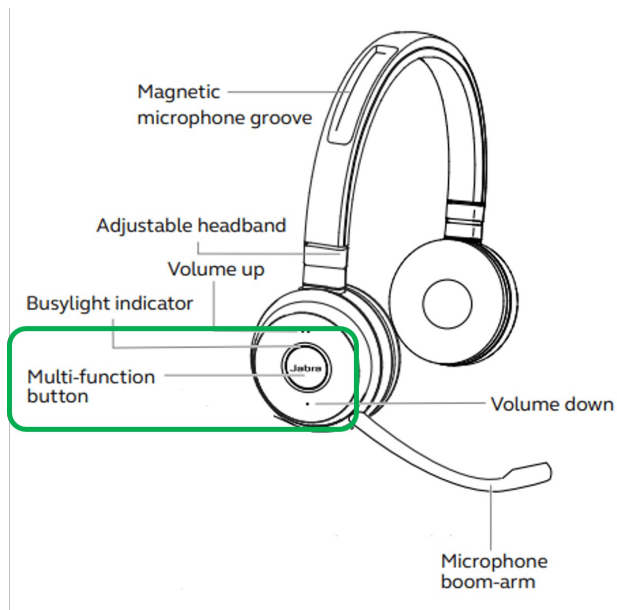

## How do I manually turn off/on voice guidance on my Jabra Evolve 65?

To manually turn off/on voice guidance on your Jabra Evolve 65, press and hold the **Multi-function** button while turning on the headset.