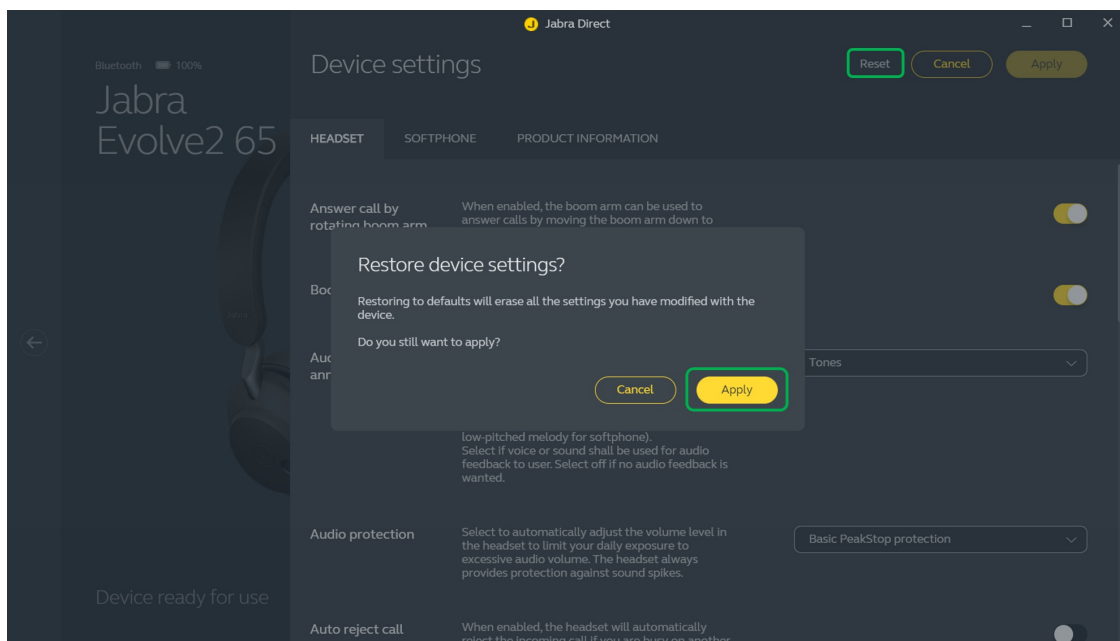

Jabra Evolve 65 UC Stereo

How do I reset my Jabra Evolve headset to the default settings using Jabra Direct?

Prerequisites

- [Jabra Direct - latest version](#)

When you reset your Jabra device, previously paired devices and settings will be cleared.

To reset your Jabra device, follow these steps.

1. Connect your headset to the computer using a USB cable.
2. Open Jabra Direct.
3. Click **Device**.

If you are resetting the Jabra Evolve 75, the **Softphone > Wired USB Audio** setting must be set to “On” before a reset can be performed.

4. In **Device settings**, click **Reset** to open the **Restore device settings** dialog.
5. Click **Apply**.