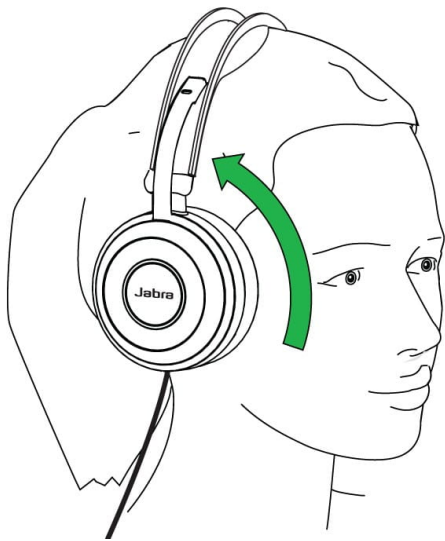

Jabra Evolve 80 UC Stereo

How does the microphone boom arm work?

The microphone is muted when the boom arm is rotated up and unmuted when the boom arm is rotated down.

Applicable products

Jabra Evolve 80 UC
Stereo