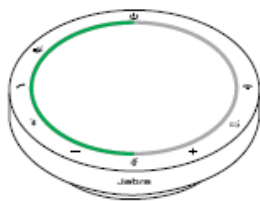

Jabra Speak2 75 - UC - Link 390a, Dark Grey

What is the battery life of the Jabra Speak2 75?

The expected battery life is up to 32 hours of wireless use.

To view the current battery status, tap the **Battery status** button. The LED ring will light up and flash to indicate the status. When the battery is critically low, the LED next to the **Battery status** button will flash red.

Medium battery