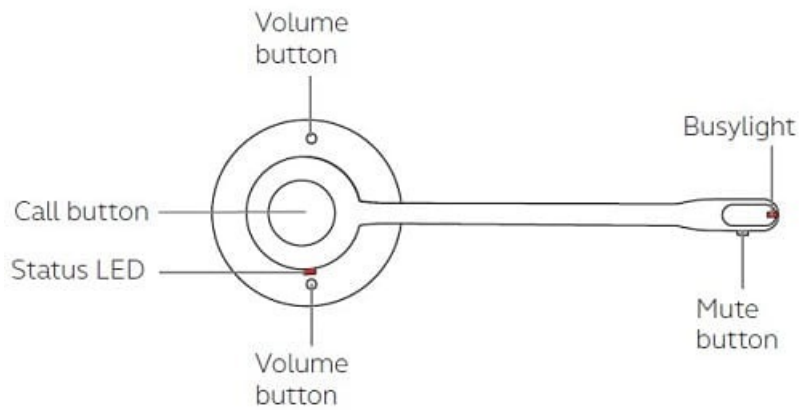

Jabra Engage 75 SE - Convertible

What do the buttons and LEDs on the Jabra Engage headset mean?

See the following diagrams for a description of the buttons and LEDs on the Jabra Engage headset.

Note:

The following explanation is in English. For translated versions check the available languages of the user manual in the **Product documents** section.

Convertible headset

Mono and stereo headset

Headset LED status

- Busylight
- ☀ Incoming call
- ☀ Headset powering on
- ☀ Headset powering off
- Headset fully charged
- ☀ Headset charging
- ☀ Firmware updating
- ☀ DECT pairing
- DECT connected