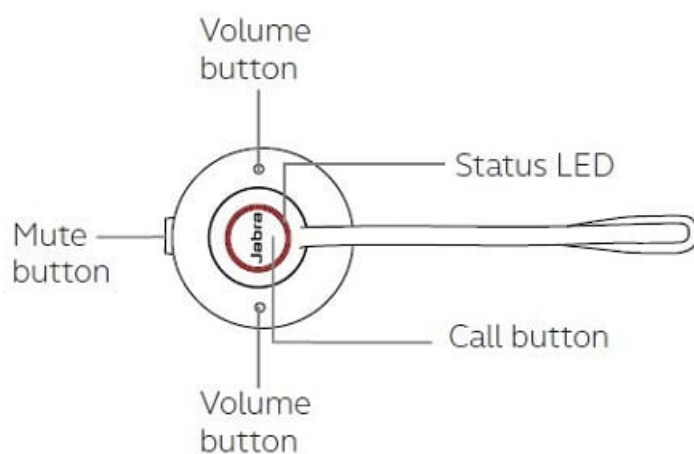

Jabra Engage 75 SE - Convertible

What do the buttons and LEDs on the Jabra Engage headset mean?

See the following diagrams for a description of the buttons and LEDs on the Jabra Engage headset.

Note:

The following explanation is in English. For translated versions check the available languages of the user manual in the **Product documents** section.

Convertible headset

Mono and stereo headset